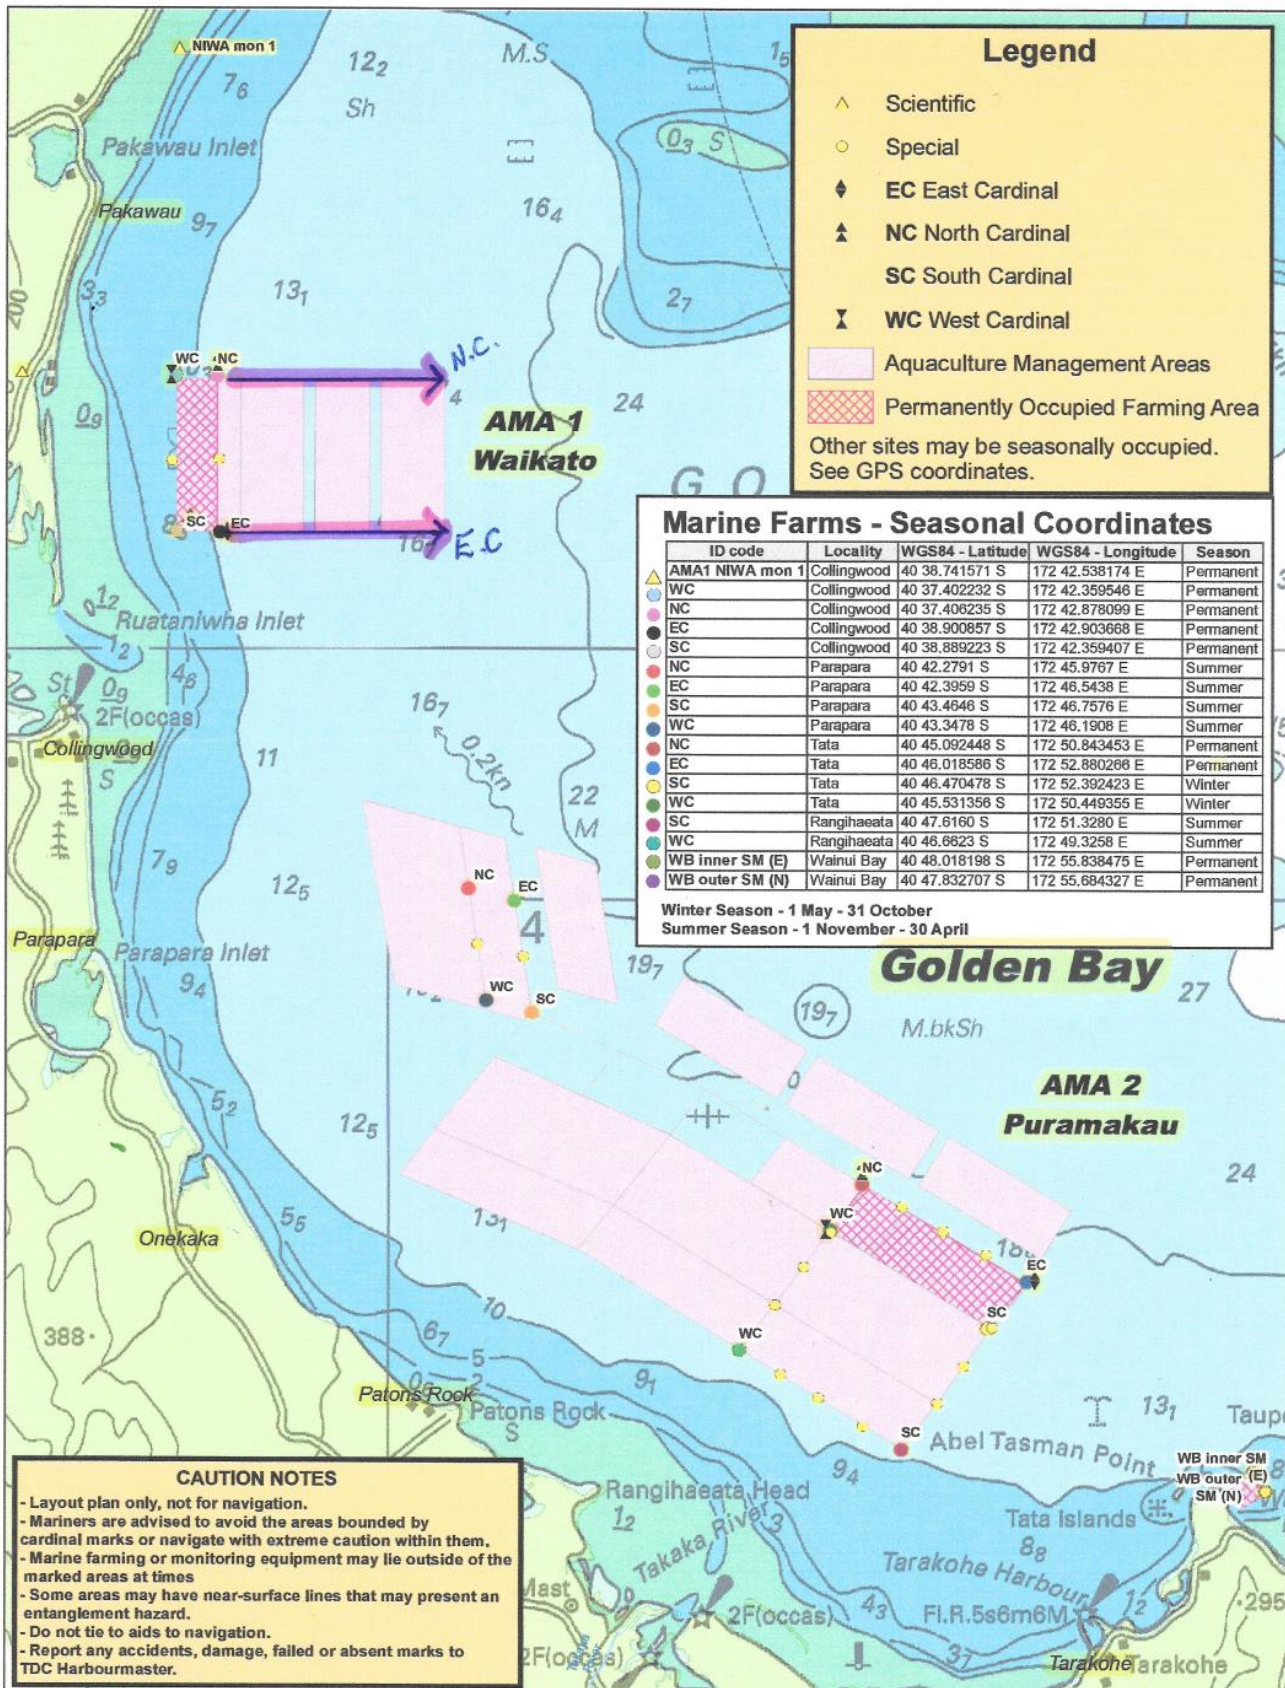

Golden Bay - Marine Farms Coordinates