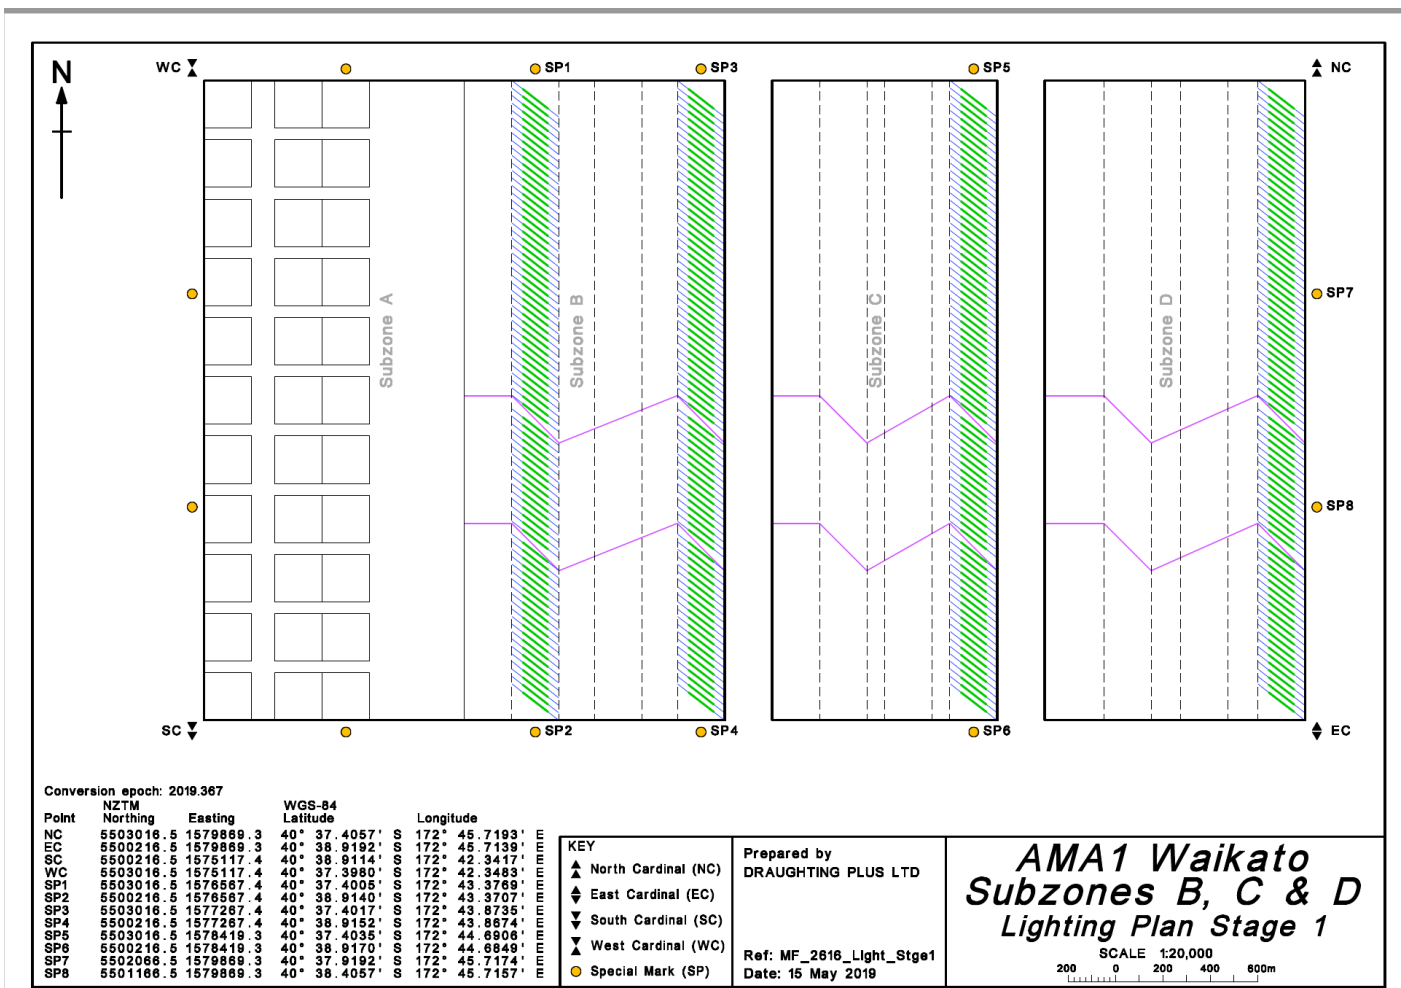

## NOTICE TO ALL MARITIME USERS IN GOLDEN BAY

1. This notice advises maritime users in Golden Bay that AMA1 Collingwood has installed it's navigational lights at the extremities of AMA1.
  
2. The northern (NC) and eastern (EC) cardinal markers have been repositioned 4 Kilometres to the East, as per the attached map below.
  
3. The Cardinal Mark co-ordinates, and special mark co-ordinates for AMA1 are shown on the attached layout plan below.

## Golden Bay - Marine Farms Coordinates

Date: 26/10/2018 Path: V:\projects\paa\_2017\littana\littana\GoldenBay\MarineFarms\layoutPlan\_Winter\_2018.vrt.mxd