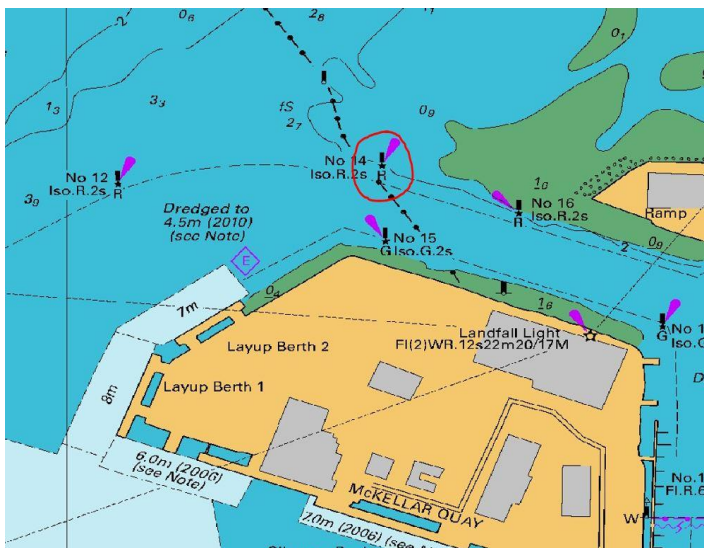

# NAVIGATION SAFETY NOTICE

**Date & time of issue: 20/01/2022**

**Number: 04/22**

**Message: Nelson Harbour Red Port hand beacon (pile) #14 missing**

**Issued by: Nelson Harbourmaster**

**Valid to: Until further notice**

Nelson Harbour (Inner) Red pile #14 is missing at entrance to Dixon Basin/Nelson Marina

**4231.23 No.14 Position: 41 15.25 173 16.68 Iso R 2s 7m 2N Red wooden pile beacon**

Mariners to exercise extreme caution as remaining pile under water may cause a navigational hazard.

Pile position is currently marked with a yellow mark and yellow flashing light.

Contact Stuart Whitehouse for any further information: Phone: 021 369912

Email: [harbourmaster@portnelson.co.nz](mailto:harbourmaster@portnelson.co.nz)