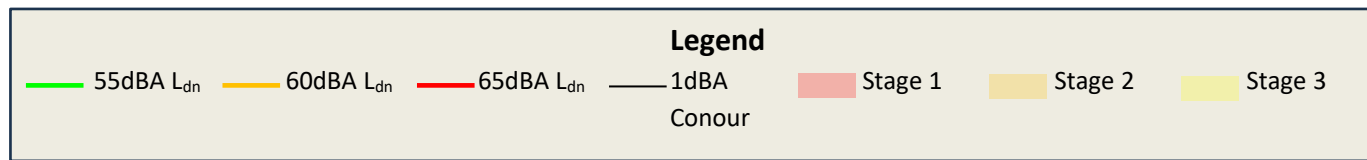

**Port Nelson Noise Contour Map**

Noise Contours 2024

Not to scale

Note: 1dB contours added at the request of the Port Noise Liaison Committee

May 2024